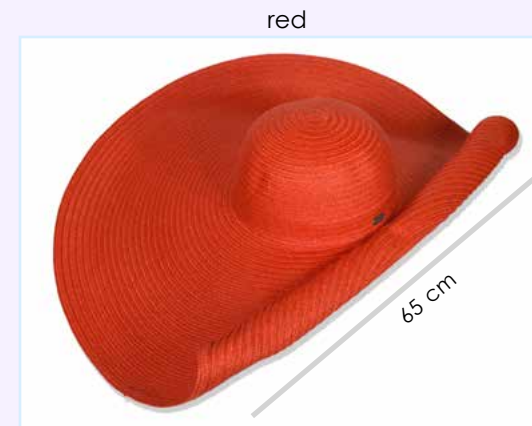

SUN 484 | one size
boater hat

922

SUN 372 | one size
φύκι θαλάσσης

918

SUN 414 | one size
natural paper strow fibers

919

SUN 463 | one size total length 65cm

923